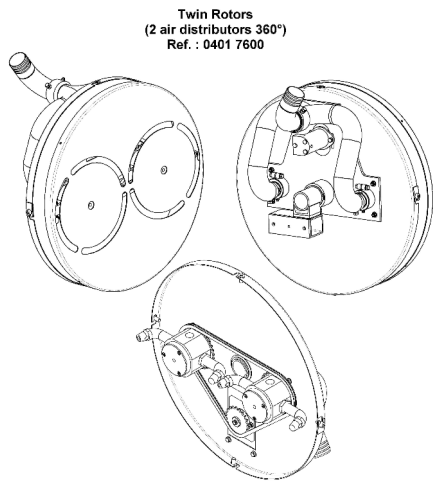

# **TWIN ROTORS 360° REF. 0401 7600**

CONTACT YOUR DEALER:  
WHO WILL PROVIDE INFORMATION TO SPECIFY THE BEST DEFOLIATING  
HEADS FOR YOUR APPLICATION