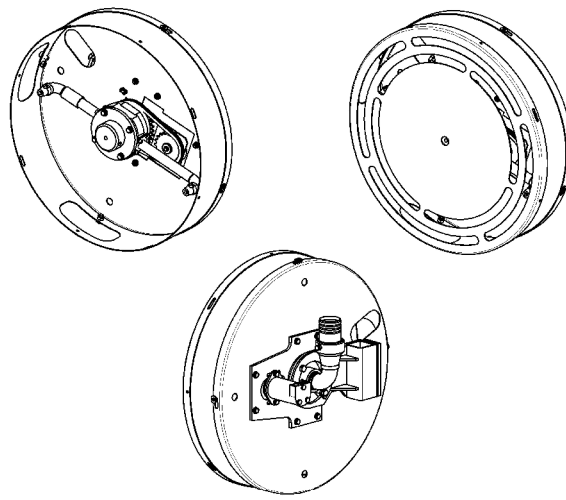

TWIN ROTORS 360° REF. 0401 7600

CONTACT YOUR DEALER:
WHO WILL PROVIDE INFORMATION TO SPECIFY THE BEST DEFOLIATING
HEADS FOR YOUR APPLICATION

TORNADO ELEMENT 360° REF. 0401 2700

***TORNADO 360°
Defoliating head
(with 2 nozzles)***

Ref. 0401 2700

◆ The TORNADO 360° defoliating head
Code : 0401 2700

CONTACT YOUR DEALER:
WHO WILL PROVIDE INFORMATION TO SPECIFY THE BEST DEFOLIATING
HEADS FOR YOUR APPLICATION