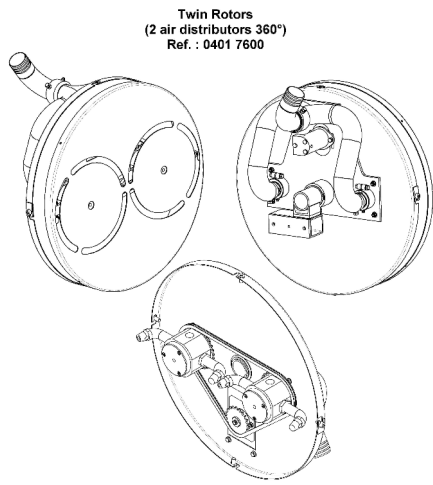

TWIN ROTORS 360° REF. 0401 7600

CONTACT YOUR DEALER:
WHO WILL PROVIDE INFORMATION TO SPECIFY THE BEST DEFOLIATING
HEADS FOR YOUR APPLICATION

TORNADO ELEMENT 360° REF. 0401 2700

***TORNADO 360°
Defoliating head
(with 2 nozzles)***

Ref. 0401 2700

◆ The TORNADO 360° defoliating head
Code : 0401 2700

CONTACT YOUR DEALER:
WHO WILL PROVIDE INFORMATION TO SPECIFY THE BEST DEFOLIATING
HEADS FOR YOUR APPLICATION