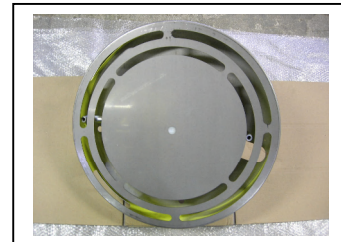

TWIN ROTORS 360° REF. 0401 7600

CONTACT YOUR DEALER:
WHO WILL PROVIDE INFORMATION TO SPECIFY THE BEST DEFOLIATING
HEADS FOR YOUR APPLICATION

TORNADO ELEMENT 360° REF. 0401 2700

***TORNADO 360°
Defoliating head
(with 2 nozzles)***

Ref. 0401 2700

◆ The TORNADO 360° defoliating head
Code : 0401 2700

CONTACT YOUR DEALER:
WHO WILL PROVIDE INFORMATION TO SPECIFY THE BEST DEFOLIATING
HEADS FOR YOUR APPLICATION