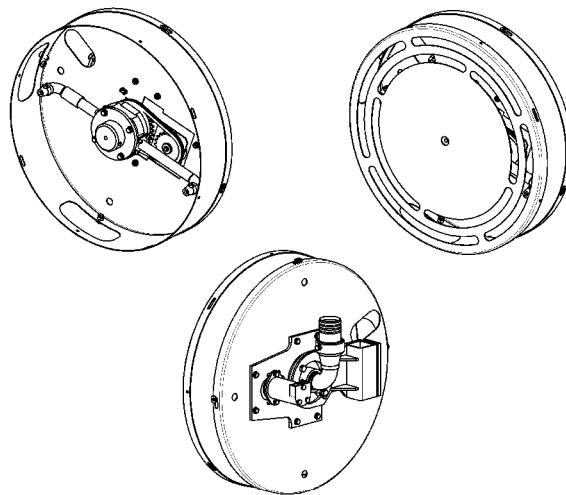

TWIN ROTORS 360° REF. 0401 7600

CONTACT YOUR DEALER:
WHO WILL PROVIDE INFORMATION TO SPECIFY THE BEST DEFOLIATING
HEADS FOR YOUR APPLICATION

TORNADO ELEMENT 360° REF. 0401 2700

***TORNADO 360°
Defoliating head
(with 2 nozzles)***

Ref. 0401 2700

◆ The TORNADO 360° defoliating head
Code : 0401 2700

CONTACT YOUR DEALER:
WHO WILL PROVIDE INFORMATION TO SPECIFY THE BEST DEFOLIATING
HEADS FOR YOUR APPLICATION